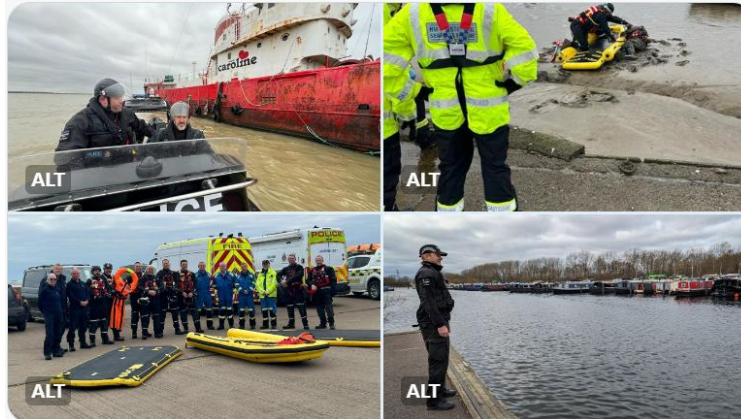

Community Marine Watch Social Media Extracts 22/1/24 – 11/2/24p1

Essex Police Marine Unit reposted

HM Coastguard-Southend CRT @hmcgsouthend · Jan 31

SNCRT attended a multi service training day at Two Tree Island alongside @ECFRS @EPMarine @SWF_Coastguard and Canvey CRT demonstrating mud rescue capabilities

Working across services in preparedness for doing it for real! 🚨

#999Coastguard

Essex Police Marine Unit @EPMarine · Feb 4

This week started with a multi agency mud training exercise with Essex Fire & Rescue and Coastguard, and ended with inland patrols of our often forgotten houseboat communities in Roydon. This was while one of our trainers delivered advance powerboat training to a colleague.